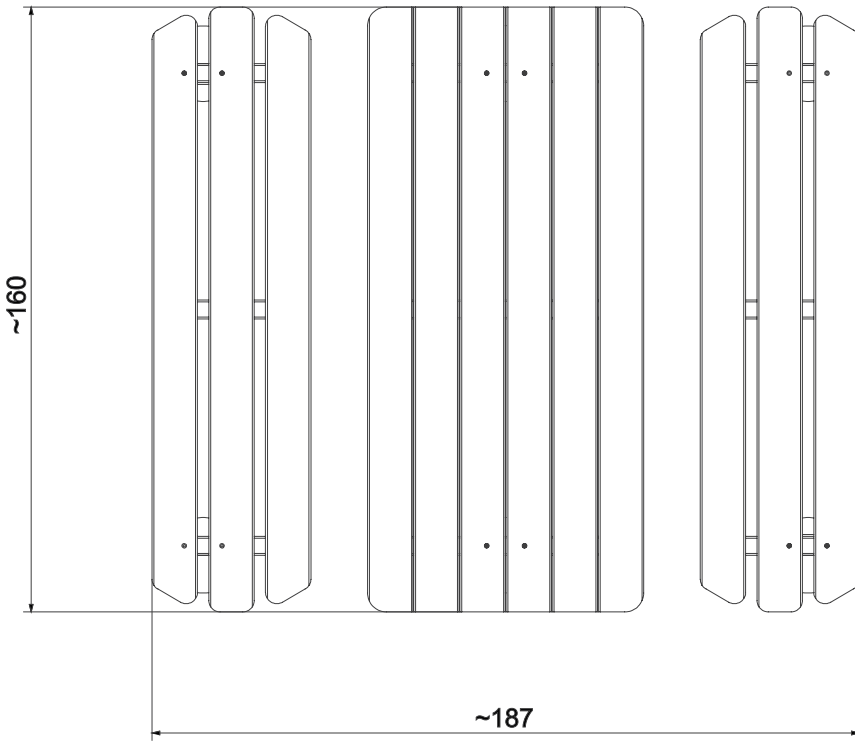

Information about the product

Dimensions	ca. 187 x 160 cm
Overall height	ca. 80 cm
Availability of spare parts	Yes

Functions

SCALE 1:20

Materials

Natural robinia wood

Elements construction
Made of stainless steel
asisi 304