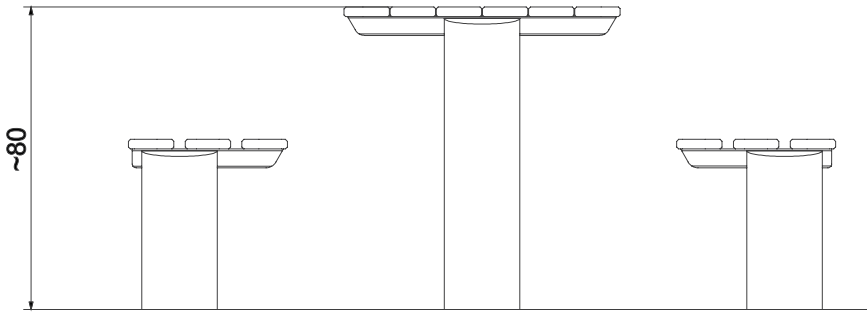

Information about the product

Dimensions	ca. 187 x 160 cm
Overall height	ca. 80 cm
Availability of spare parts	Yes

Functions

SCALE 1:20

Materials

Natural robinia wood

Elements construction
Made of stainless steel
asisi 304